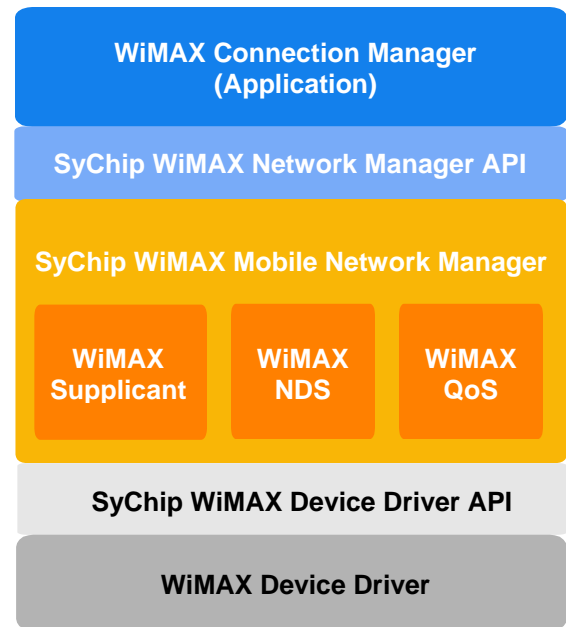

SyMAX™ Mobile Network Manager

WiMAX Mobile Station Network Access and Authentication

Overview

SyMAX™ Mobile Network Manager is the latest addition to SyChip's comprehensive system solution for mobile WiMAX devices. It provides well defined software APIs to the WiMAX device driver and user application, and can be readily adapted to any existing WiMAX devices and host platforms. It consists of three modules to support network discovery, authentication, and QoS provisioning.

- **WiMAX Supplicant:** Fully integrated and optimized EAP supplicant based on OPENSSL and Xsupplicant. It supports the EAP-based authentication schemes defined by the WiMAX Forum NWG and the IEEE 802.16g air interface.
- **WiMAX NDS (Network Discovery and Selection):** Compliant with the WiMAX Forum NWG requirements, NDS uses the operator's provisioning information to select and reselect, at any given time, a suitable Base Station (BS) of a Network Access Provider (NAP) that serves the appropriate Network Service Provider (NSP).
- **WiMAX QoS Provisioning:** SyChip proprietary mechanism to request the most suitable WiMAX data services to satisfy the application provided generic QoS constraints.

Supported Platform and OS

SyMAX™ Mobile Network Manager is a platform and OS-independent library. It may be ported to support any host platform and multi-tasking operating system.

SyMAX™ Mobile Network Manager Overview